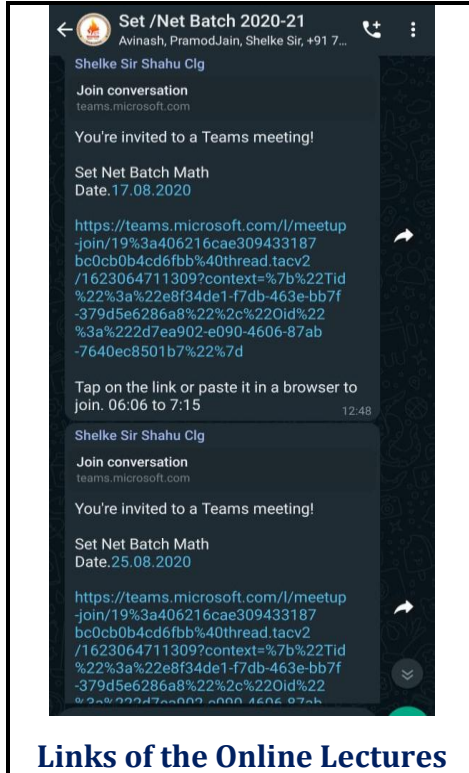

Links of the Online Lectures

C) Geotagged Photographs/ Screenshots:

Links of the Online Lectures