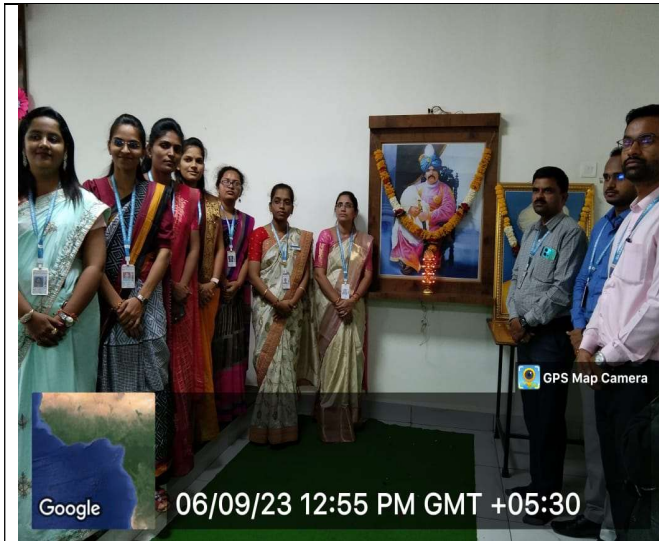

Shiv Chhatrapati Shikshan Sanstha's
Rajarshi Shahu Mahavidyalaya (Autonomous), Latur
Faculty of Commerce

A) A SUMMARY REPORT

1) Title of Programme:		Teachers Day Program (Commerce Association)		
2) Name of Organizing Department/Unit:		Commerce		
3) Name of the Coordinator(s)/ Convener(s)/ Organizer(s) of the Programme:		Dr. P. S. Trimukhe Head, Department of Commerce RSM, Latur		
4) Date(s) of the Programme:		06.09.2023		
5) Venue/Mode:		VLC		
6) Target Group:		Students of Commerce Faculty		
7) Number of Participants:		Male	Female	Total
A separate list with signatures be maintained in the department/Unit)	Teaching	03	07	10
	Students	34	124	158
	Total	37	131	168
8) Name(s) and details of Resource Person(s), if any:		--		
9) Total Expenditure for the Programme:		Nil		
10) Source of Funding:		Nil		

iv. Details of Participants:

Total 168 participants (37 Male and 131 Female) were present for Teachers Day Celebration

v. Brief Summary of Events/ Sessions

The Department of Commerce has organized Teachers Day Program on 06th Sept. 2023 at 12:30 pm. The present programme was conducted by all the office bearers of Commerce Association. Students honoured their teachers by giving handmade Greeting Cards, some of them presented their poems for teachers while others gave speeches. All the teachers also presented their thoughts on Celebration of Teachers Day Celebration. Presidential Address was given by Dr. P. S. Trimukhe, Head of Department of Commerce. Mr. Mayur Bolegave, Vice-President of Commerce Association, 2023-24 presented the vote of thanks.

C) Geotagged Photographs:

All the teachers while lamp lighting

Students while welcoming teachers

Dr. P. S. Trimukhe presenting Presidential Address

Attendees of Teachers Day Program

D) Link of Video of the programme if any