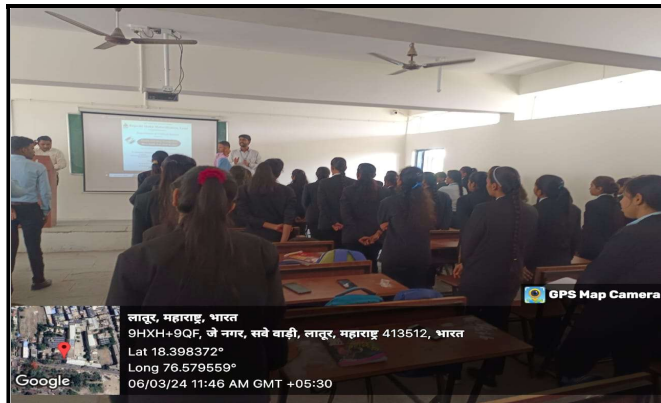

C) Geotagged Photographs:

Prof. Shrikrishna Panchal addressing the participants