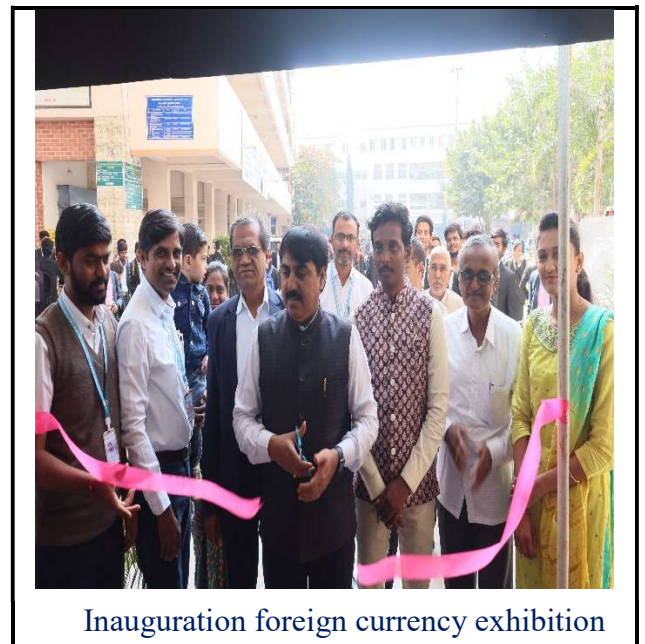

C) Geotagged Photographs: