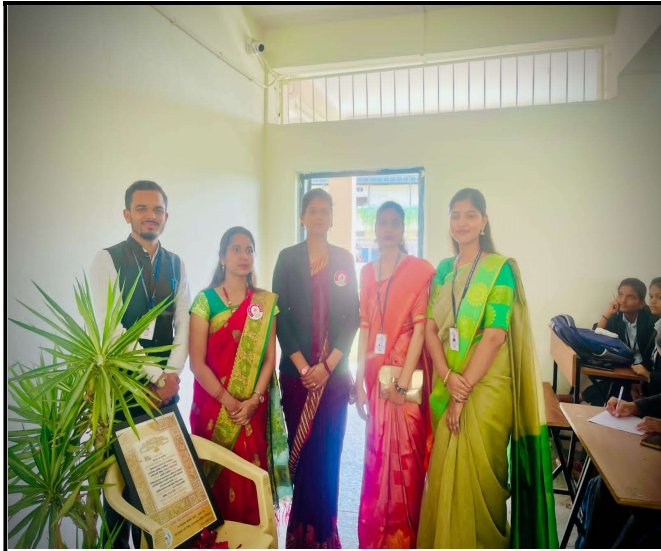

C) Geotagged Photographs/ Screenshots:

Worshipping