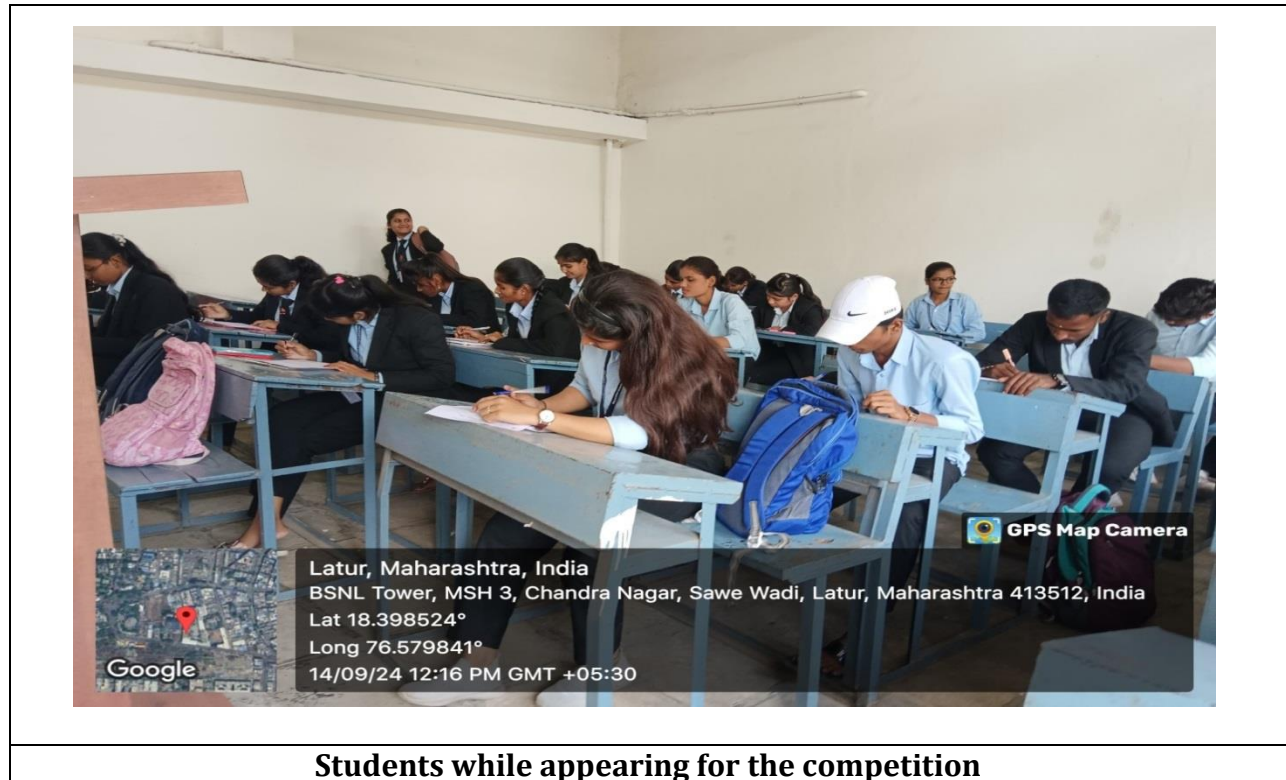

C) Geotagged Photograph: